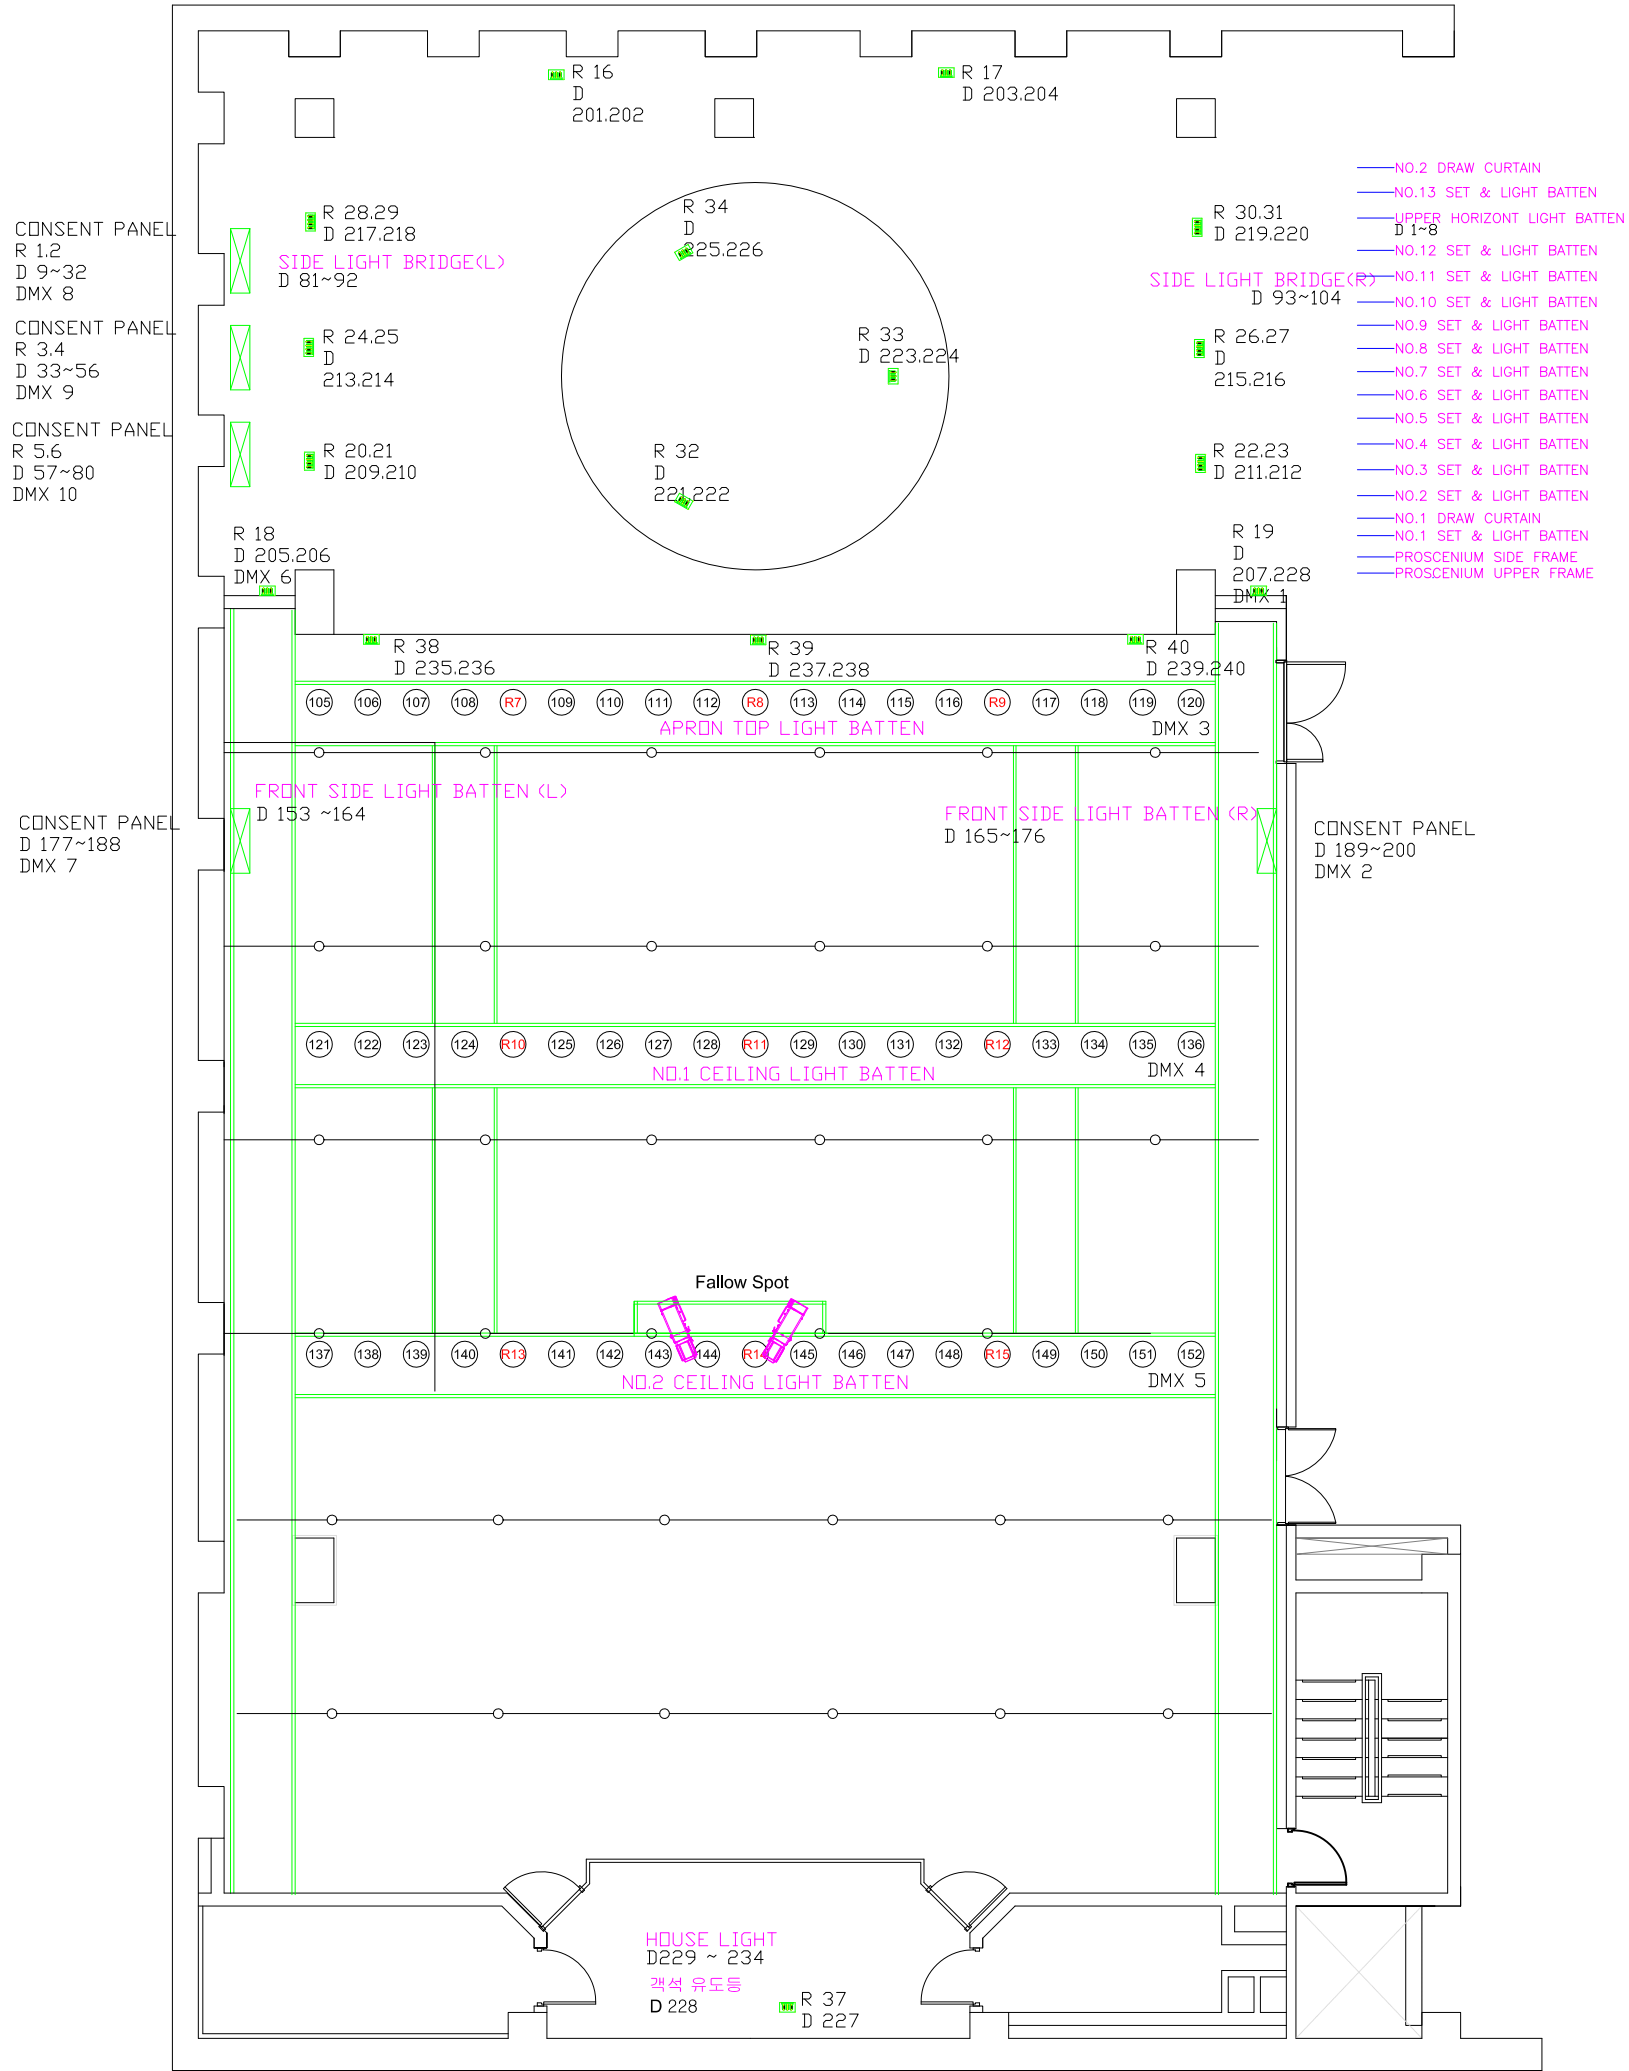

170-5 Samsung-dong, Kangnam-ku  
Seoul, Korea 135-882  
Tel 82.2.559.1333  
Fax 82.2.559.1339

www.Baekamhall.or.kr

paekche art center  
**Baekam Art Hall**

REMARK

- |                    |                    |
|--------------------|--------------------|
| <b>Source Four</b> | <b>Accessories</b> |
| □ 19, 26, 36       | ⊗ ZOOM             |
| □ 25 - 50          | △ TEMPLATE         |
| □ 15 - 30          | ○ IRIS             |
|                    | ⊠ GORO ROTATOR     |
|                    | ⊞ COLOR SCROLLER   |
| □ FGH1000          | □ HPC310           |
| □ PAR46            | □ PAR64            |
| □ BANK             | □ F100             |
| □ UNIQUE           | □ AF1000           |
| □ STUDIO SPOT 575  |                    |
| □ STUDIO COLOR 575 |                    |
| □ COLOR SPOT 575AT |                    |

DRAWING BY \_\_\_\_\_ DESIGNED BY \_\_\_\_\_

PROJECT BY  
paekche art center  
**Baekam Art Hall**

DRAWING TITLE  
**LIGHT CIRCUIT**

DATE 2008.05.01 NO. 1 OF 1

SCALE  
**A4=1/200 . A3=1/120**