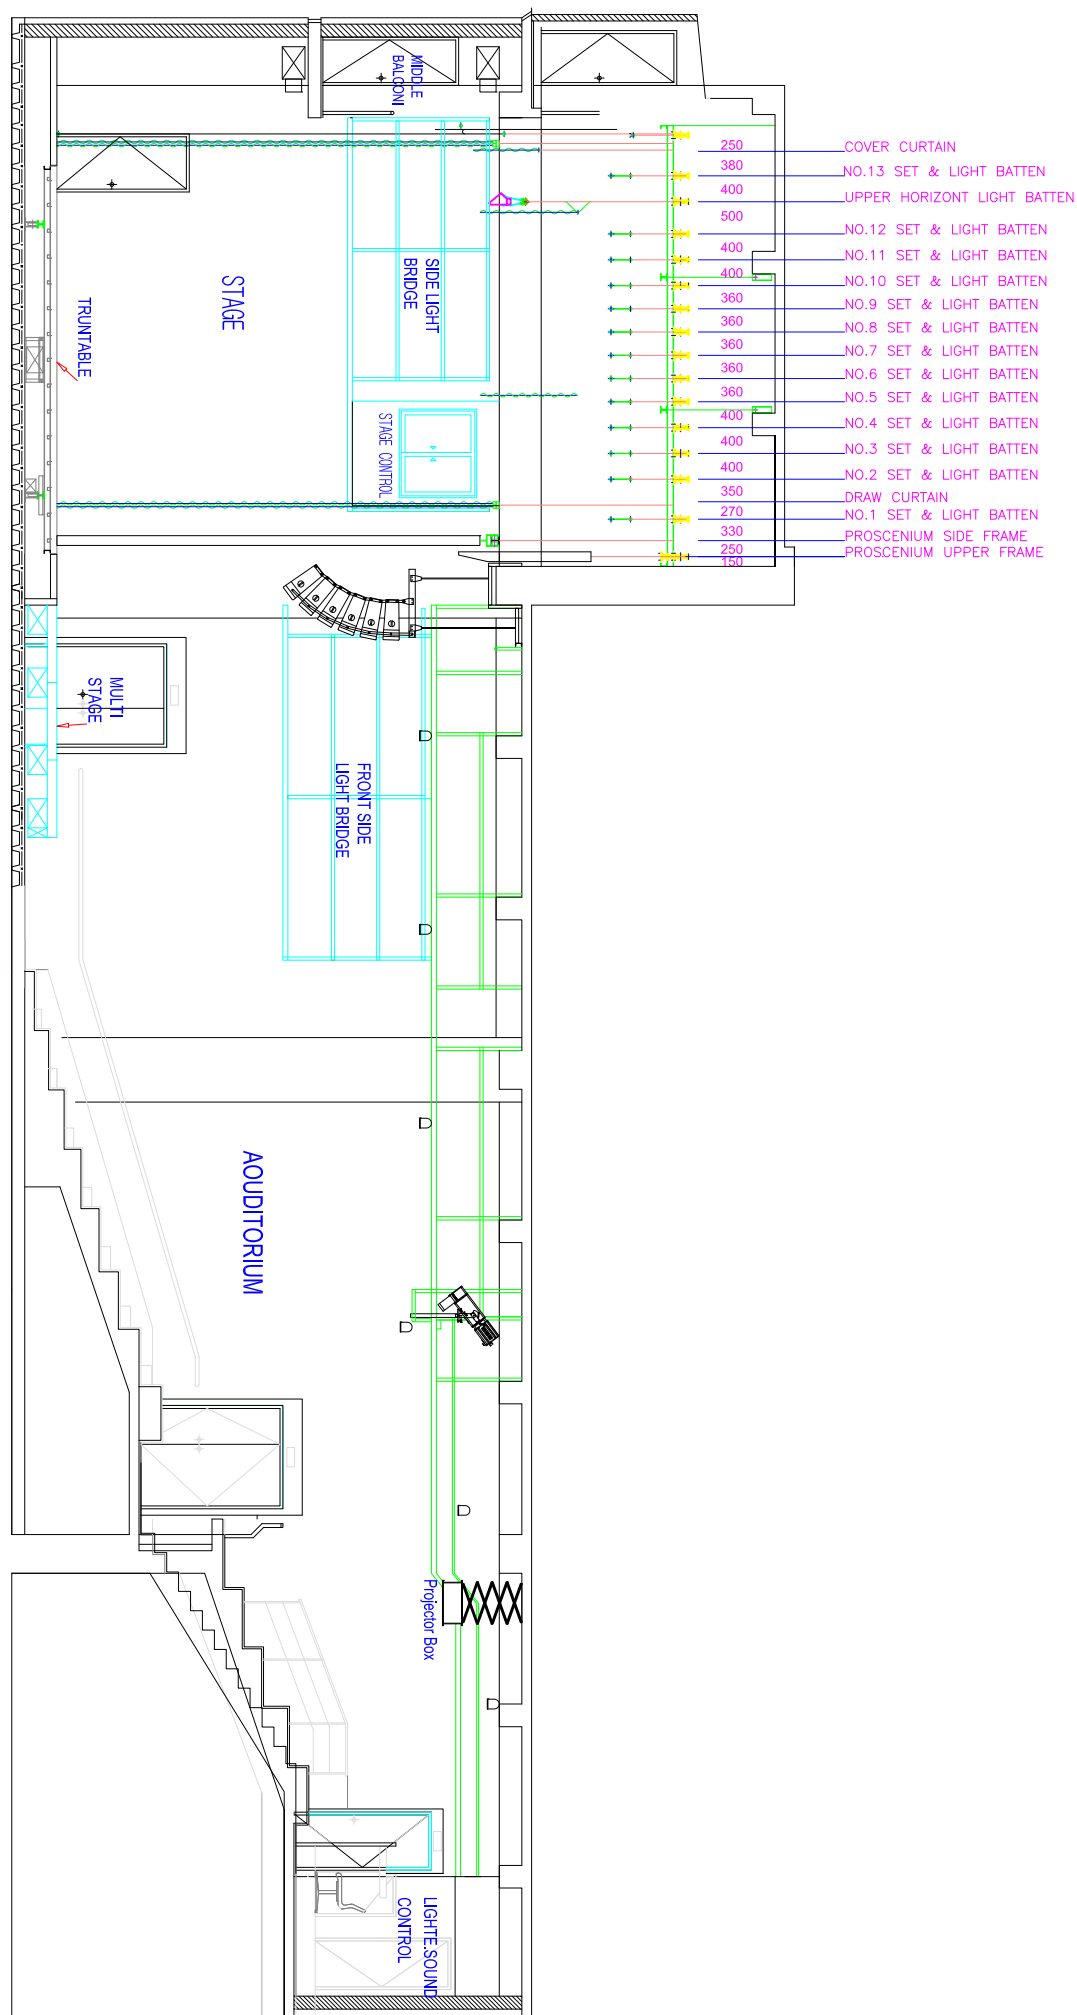

170-5 Samsung-dong, Kangnam-ku
 Seoul, Korea 135-882
 Tel 82.2.559.1333
 Fax 82.2.559.1339

www.Baekamhall.or.kr

paekche art center
Baekam Art Hall

REMARK

DRAWING BY DESIGNED BY

PROJECT BY
 paekche art center
Baekam Art Hall

DRAWING TITLE
STAGE SIDE

DATE 2010.05.01 NO. 1 OF 1

SCALE
A4=1/200 . A3=1/120